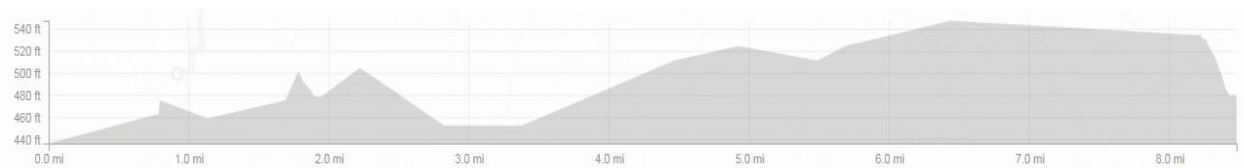

16 Mile Route --- Along the AT from Rt. 850 (Valley Rd) to Boiling Springs

This will be a 7:00AM start time – hoping for arrival into Boiling Springs at approximately 1:30PM.

8 Mile Route --- Along the AT from Stoney Ridge Park (50 Bernheisel Bridge Rd. Carlisle, PA) to Boiling Springs

This will be a 10:00AM start time – hoping to arrive in Boiling Springs at approximately 1:30PM.

3 Mile Route --- Along the AT from Lisburn Rd. (Mechanicsburg) to Boiling Springs

This will be a 12:00PM start time – hoping to arrive in Boiling Springs at approximately 1:30PM.