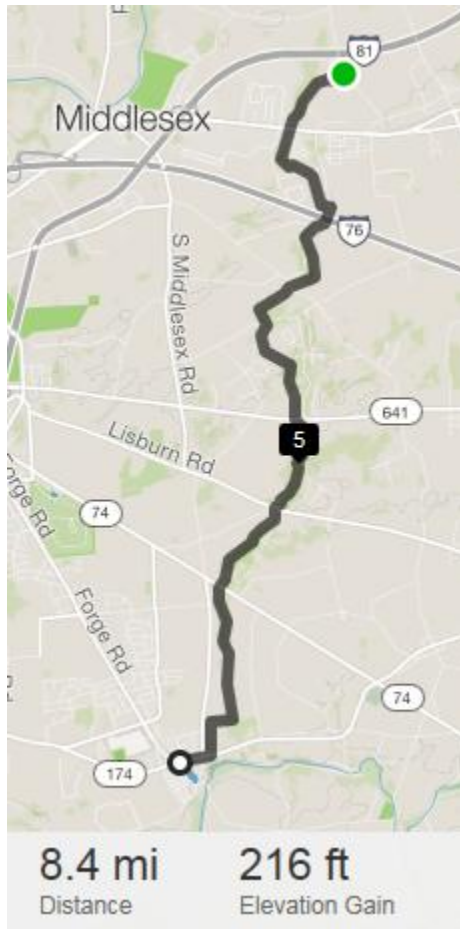

16 Mile Route --- Along the AT from Rt. 850 (Valley Rd) to Boiling Springs

This will be a 7:00AM start time – hoping for arrival into Boiling Springs at approximately 1:30PM.

8 Mile Route --- Along the AT from Stoney Ridge Park (50 Bernheisel Bridge Rd. Carlisle, PA) to Boiling Springs

This will be a 10:00AM start time – hoping to arrive in Boiling Springs at approximately 1:30PM.

3 Mile Route --- Along the AT from Lisburn Rd. (Mechanicsburg) to Boiling Springs

This will be a 12:00PM start time – hoping to arrive in Boiling Springs at approximately 1:30PM.