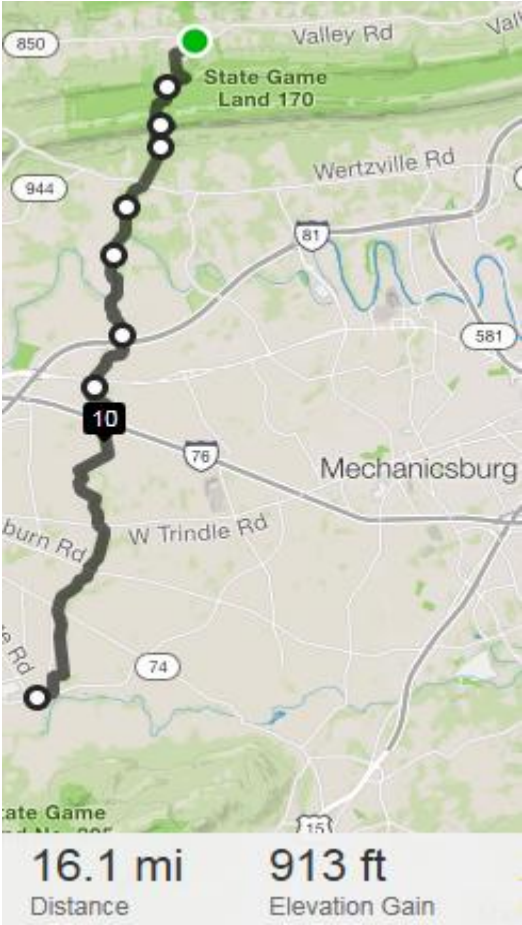

16 Mile Route --- Along the AT from Rt. 850 (Valley Rd) to Boiling Springs

This will be a 7:00AM start time – hoping for arrival into Boiling Springs at approximately 1:30PM.

8 Mile Route --- Along the AT from Stoney Ridge Park (50 Bernheisel Bridge Rd. Carlisle, PA) to Boiling Springs

This will be a 10:00AM start time – hoping to arrive in Boiling Springs at approximately 1:30PM.

3 Mile Route --- Along the AT from Lisburn Rd. (Mechanicsburg) to Boiling Springs

This will be a 12:00PM start time – hoping to arrive in Boiling Springs at approximately 1:30PM.